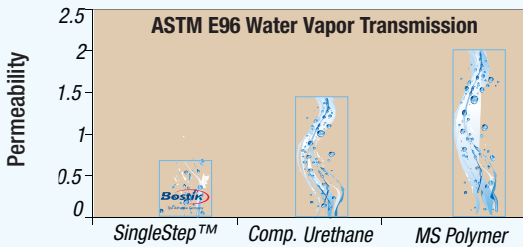

NO GIMMICKS!

Specialty Trowel

A
P
P
L
I
C
A
T
I
O
N

Everyday Trowel

Inconsistent Membrane Thickness

C
O
V
E
R
A
G
E

Bostik ULTRA-SET® SingleStep™ with Patent Pending Thickness-Control™ Spacer Technology

Trowels Wear Out Quickly

Ensures Proper Membrane Thickness

P
E
R
F
O
R
M
A
N
C
E

Bostik ULTRA-SET® SingleStep™
3X less permeable than MS Polymer
2X less permeable than Competitive Urethanes

- Solid
- Bamboo
- Engineered

U
S
E
S

- Solid
- Bamboo
- Engineered