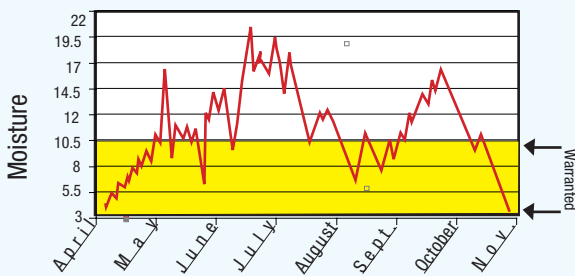

Ensures Proper Membrane Thickness

P
E
R
F
O
R
M
A
N
C
E

Bostik ULTRA-SET® SingleStep™
3X less permeable than MS Polymer
2X less permeable than Competitive Urethanes

- Solid
- Bamboo
- Engineered

U
S
E
S

- Solid
- Bamboo
- Engineered

L
I
M
I
T
S

Sound Transmission/Floor Ceiling Assembly

D
A
T
A

Sound Transmission/Floor Ceiling Assembly

**Slab Thickness?
Ceiling or No Ceiling?
△ IIC?**

No Published Data

**IIC 52 for 6" Slab with No Ceiling
IIC 71 for 6" Slab with
Suspended Ceiling
△ IIC 23**